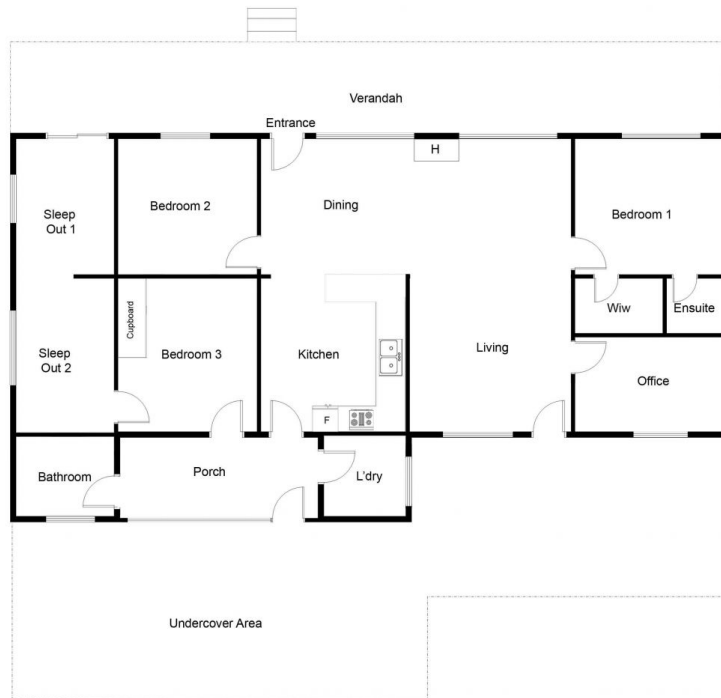

FLOOR PLAN

5 Mile Cottage